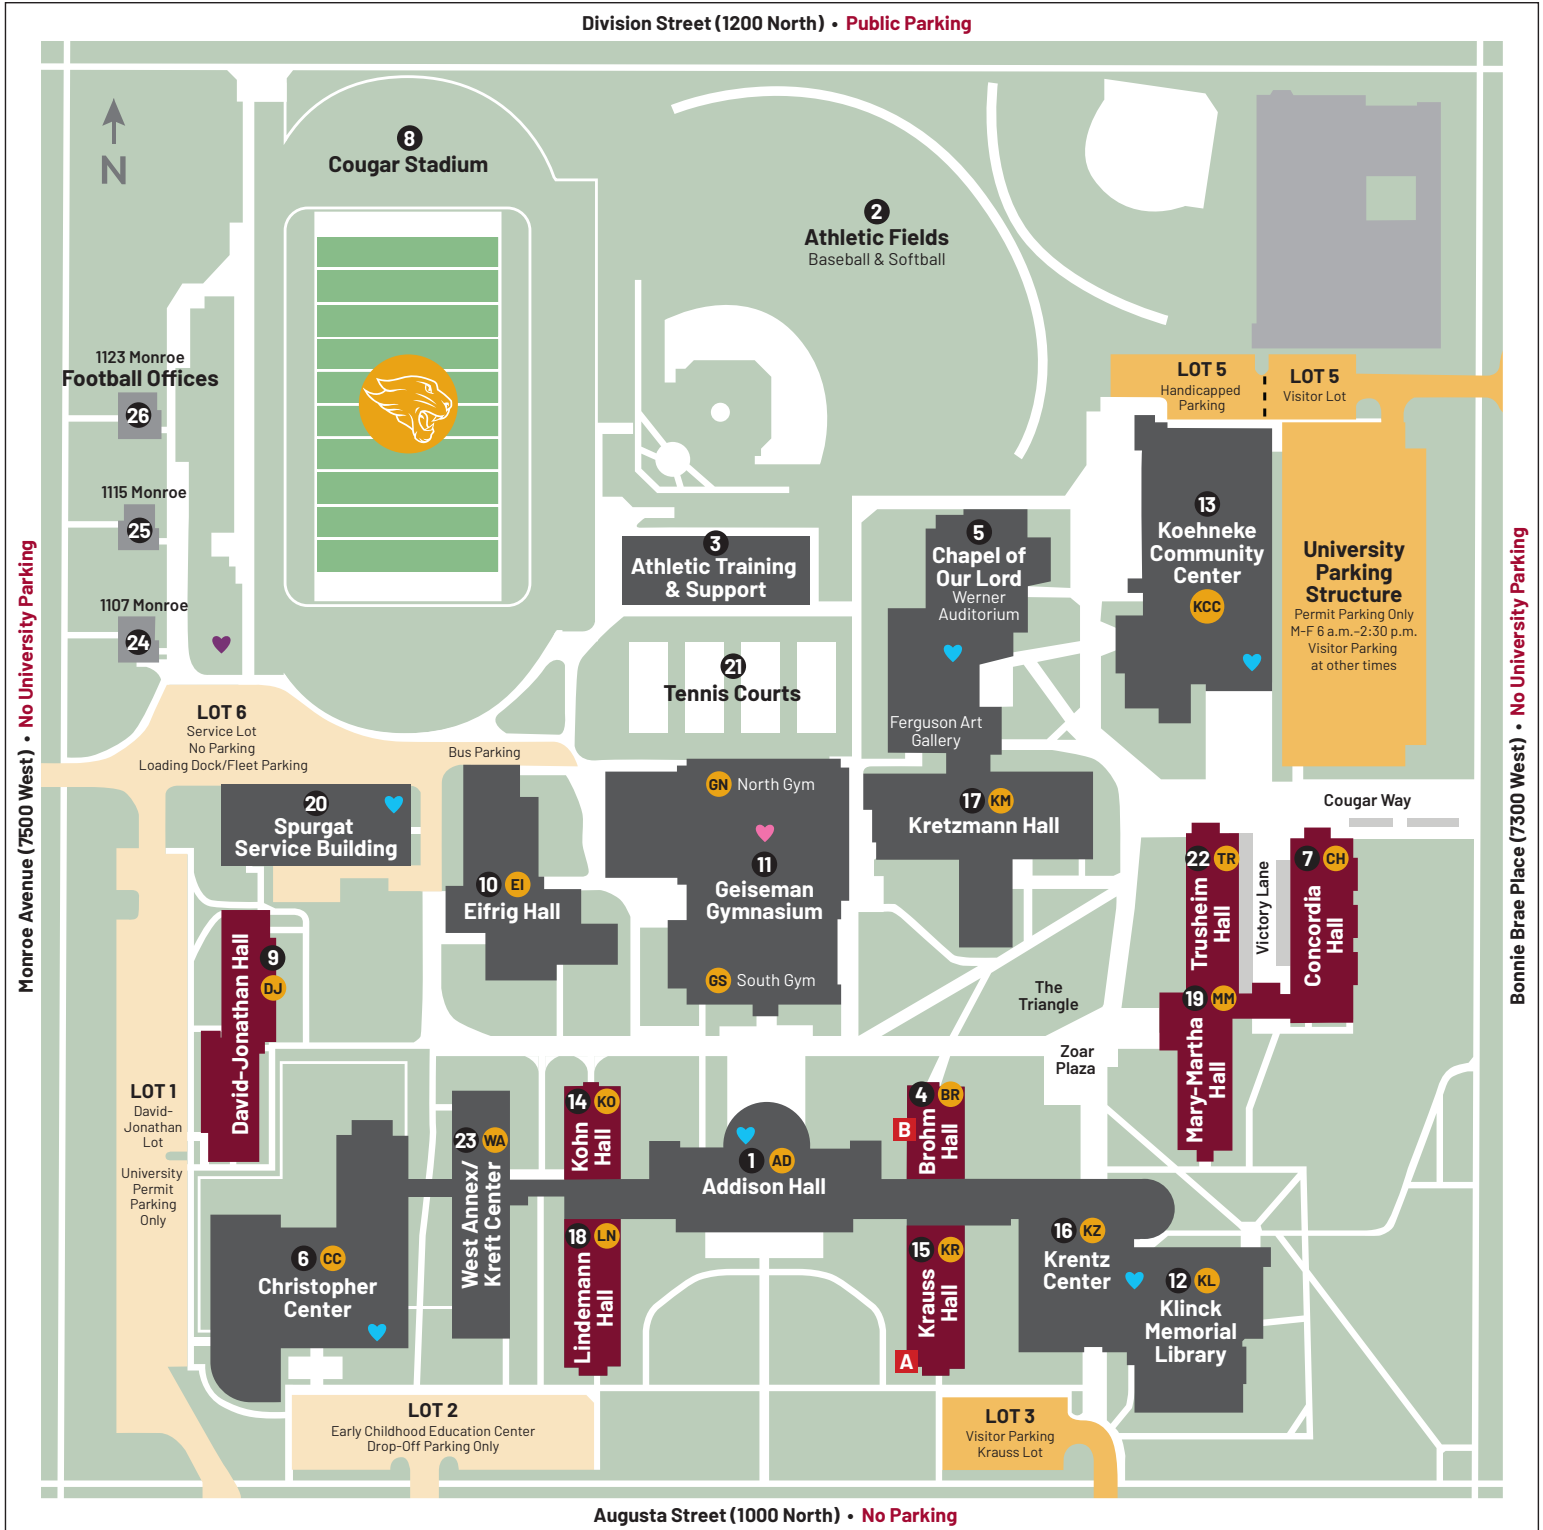

CAMPUS MAP

CONCORDIA
UNIVERSITY

CHICAGO

Christ at the Center

- A** Undergraduate Admission and Financial Aid
- B** Graduate Admission

- University Permit Parking
- Visitor Parking

- Automatic External Defibrillators AED
- AED, March-November only in this location
- AED, Geiseman Lower Level and First Floor

5 Chapel of Our Lord

- Werner Auditorium

6 CC Christopher Center

- Academic Resources
- College of Education
- CULearn
- Early Childhood Education Center
- Nursing Simulation Center

7 CH Concordia Hall

- Residence Hall
- Victory Lounge

8 Cougar Stadium

- Football/Soccer/Lacrosse Field
- Walking/Running Track

9 DJ David-Jonathan Hall

- Residence Hall

10 EI Eifrig Hall

- Science Laboratories

11 6N 6S Geiseman Gymnasium, North and South

- Fitness Center

12 KL Klinck Memorial Library

- CougarNet/
Information Technology Services
- Library Café

13 KCC Koehneke Community Center

- Alumni Room
- Big Cat's Smash & Shake
- Conference Services and Facilities
- Cougar Den
- Crossroads Dining Hall
- Oak Park-River Forest Rooms
- Rugland Conference Room
- Slingshot Campus Store
- Starbucks®
- Student Leadership and Involvement